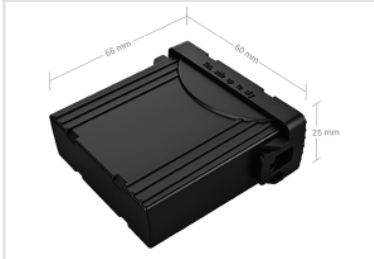

PRODUCT DATASHEET

GPS TRACKER G105-3G

SKU Code : NE03002

Brand : NEMESIS

DESCRIPTION AND FEATURES:

Sophisticated GPS tracker and car security systems that allows you to locate your vehicle from your phone in real time. You will be able to access your car's movements in present time live through your mobile device through the use of our NEMESIS CONNECT+ app. Available in: AppStore y GooglePlay.

This GPS and our Connect car alarms can be installed or used as independent system. Furthermore, when installing these two options in your vehicle you will obtain all the benefits of having a Satellite Car Alarm.

REFERENCE IMAGE

PACKAGING DETAILS

Contents:

- Main unit
- Installation kit
- User guide

Quantity per Carton :

20pcs

Carton Dimensions :

27 x 26 x 33 cms

TECHNICAL INFORMATION

Feature	Description
Network:	3G
GSM frequency:	850Mhz / 900Mhz / 1800Mhz / 1900Mhz Quad band
Water resistant:	Yes
Wiring:	6 wires
Digital Input:	1: Engine start detection
Digital Output:	2: 1 Fuel pump cut-off / ignition cut-off. 1 Programmable
Panic button:	Yes
Serial communication port:	Mobicom: to communicate with the Connect Series Alarm (Alarm Connect sold separately)
Device size:	66*60*25 mm
Firmware update:	Ability to update the firmware Over-the-air (OTA)
Back up battery:	Internal; 160mAh. Lasts up to 8 hours
Power Supply:	DC 9V - 36V
Energy consumption:	40 mA (DC 12V)
GPS/GSM Antenna:	Internal